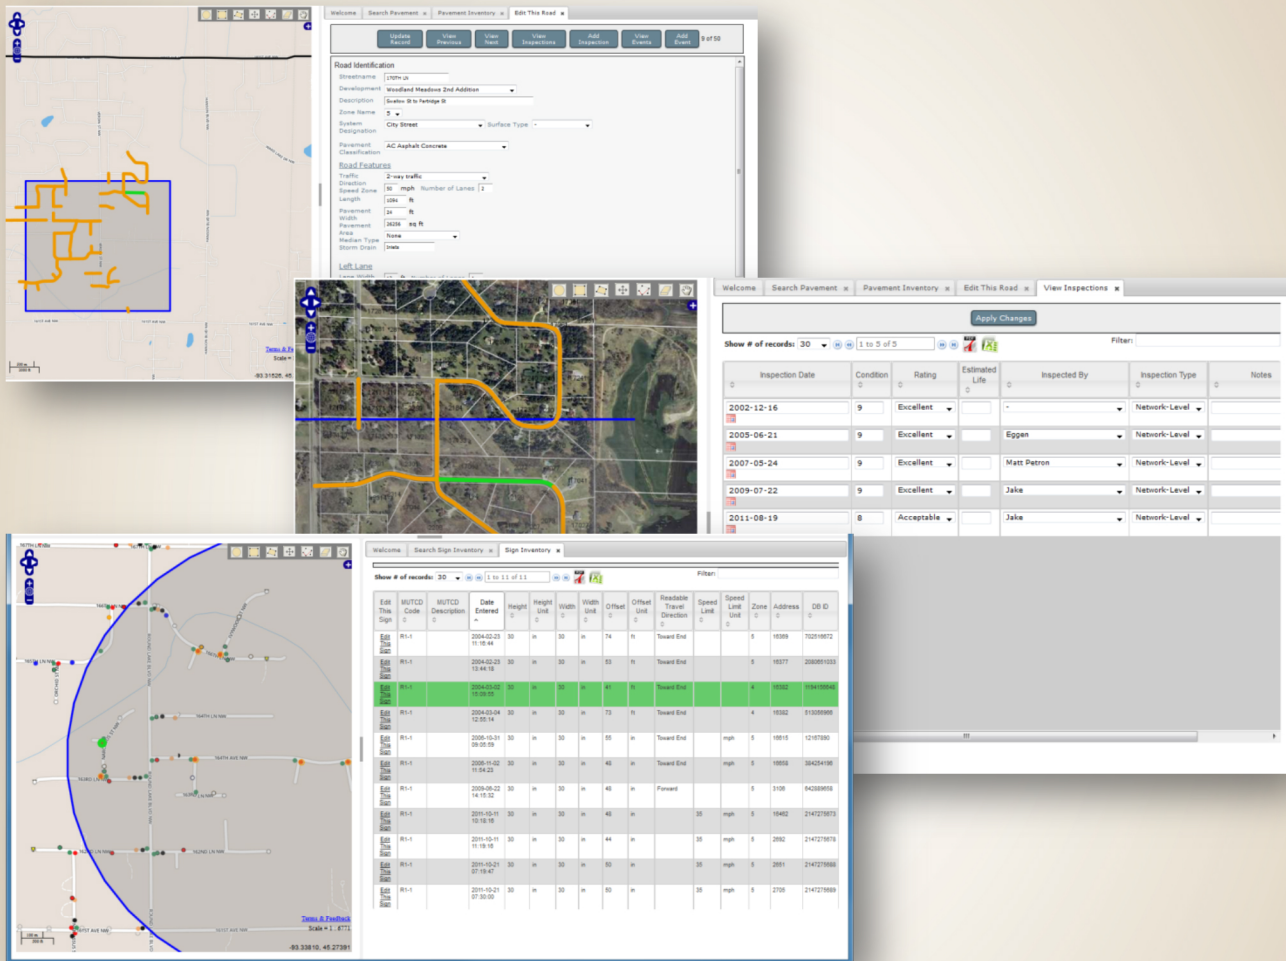

**IS YOUR INSTITUTIONAL KNOWLEDGE IN SOMEONE'S BRAIN?  
GET MAPFEEDER™ BEFORE THEY WALK OUT THE DOOR!**

- LINK WORK ORDERS TO YOUR GIS DATA
- EDIT GIS DATA THROUGH SIMPLE WEB FORMS
- CREATE INSPECTIONS TO TRACK THE HISTORY OF YOUR ASSETS
- PAVEMENT, SIGNS, UTILITIES, ETC.